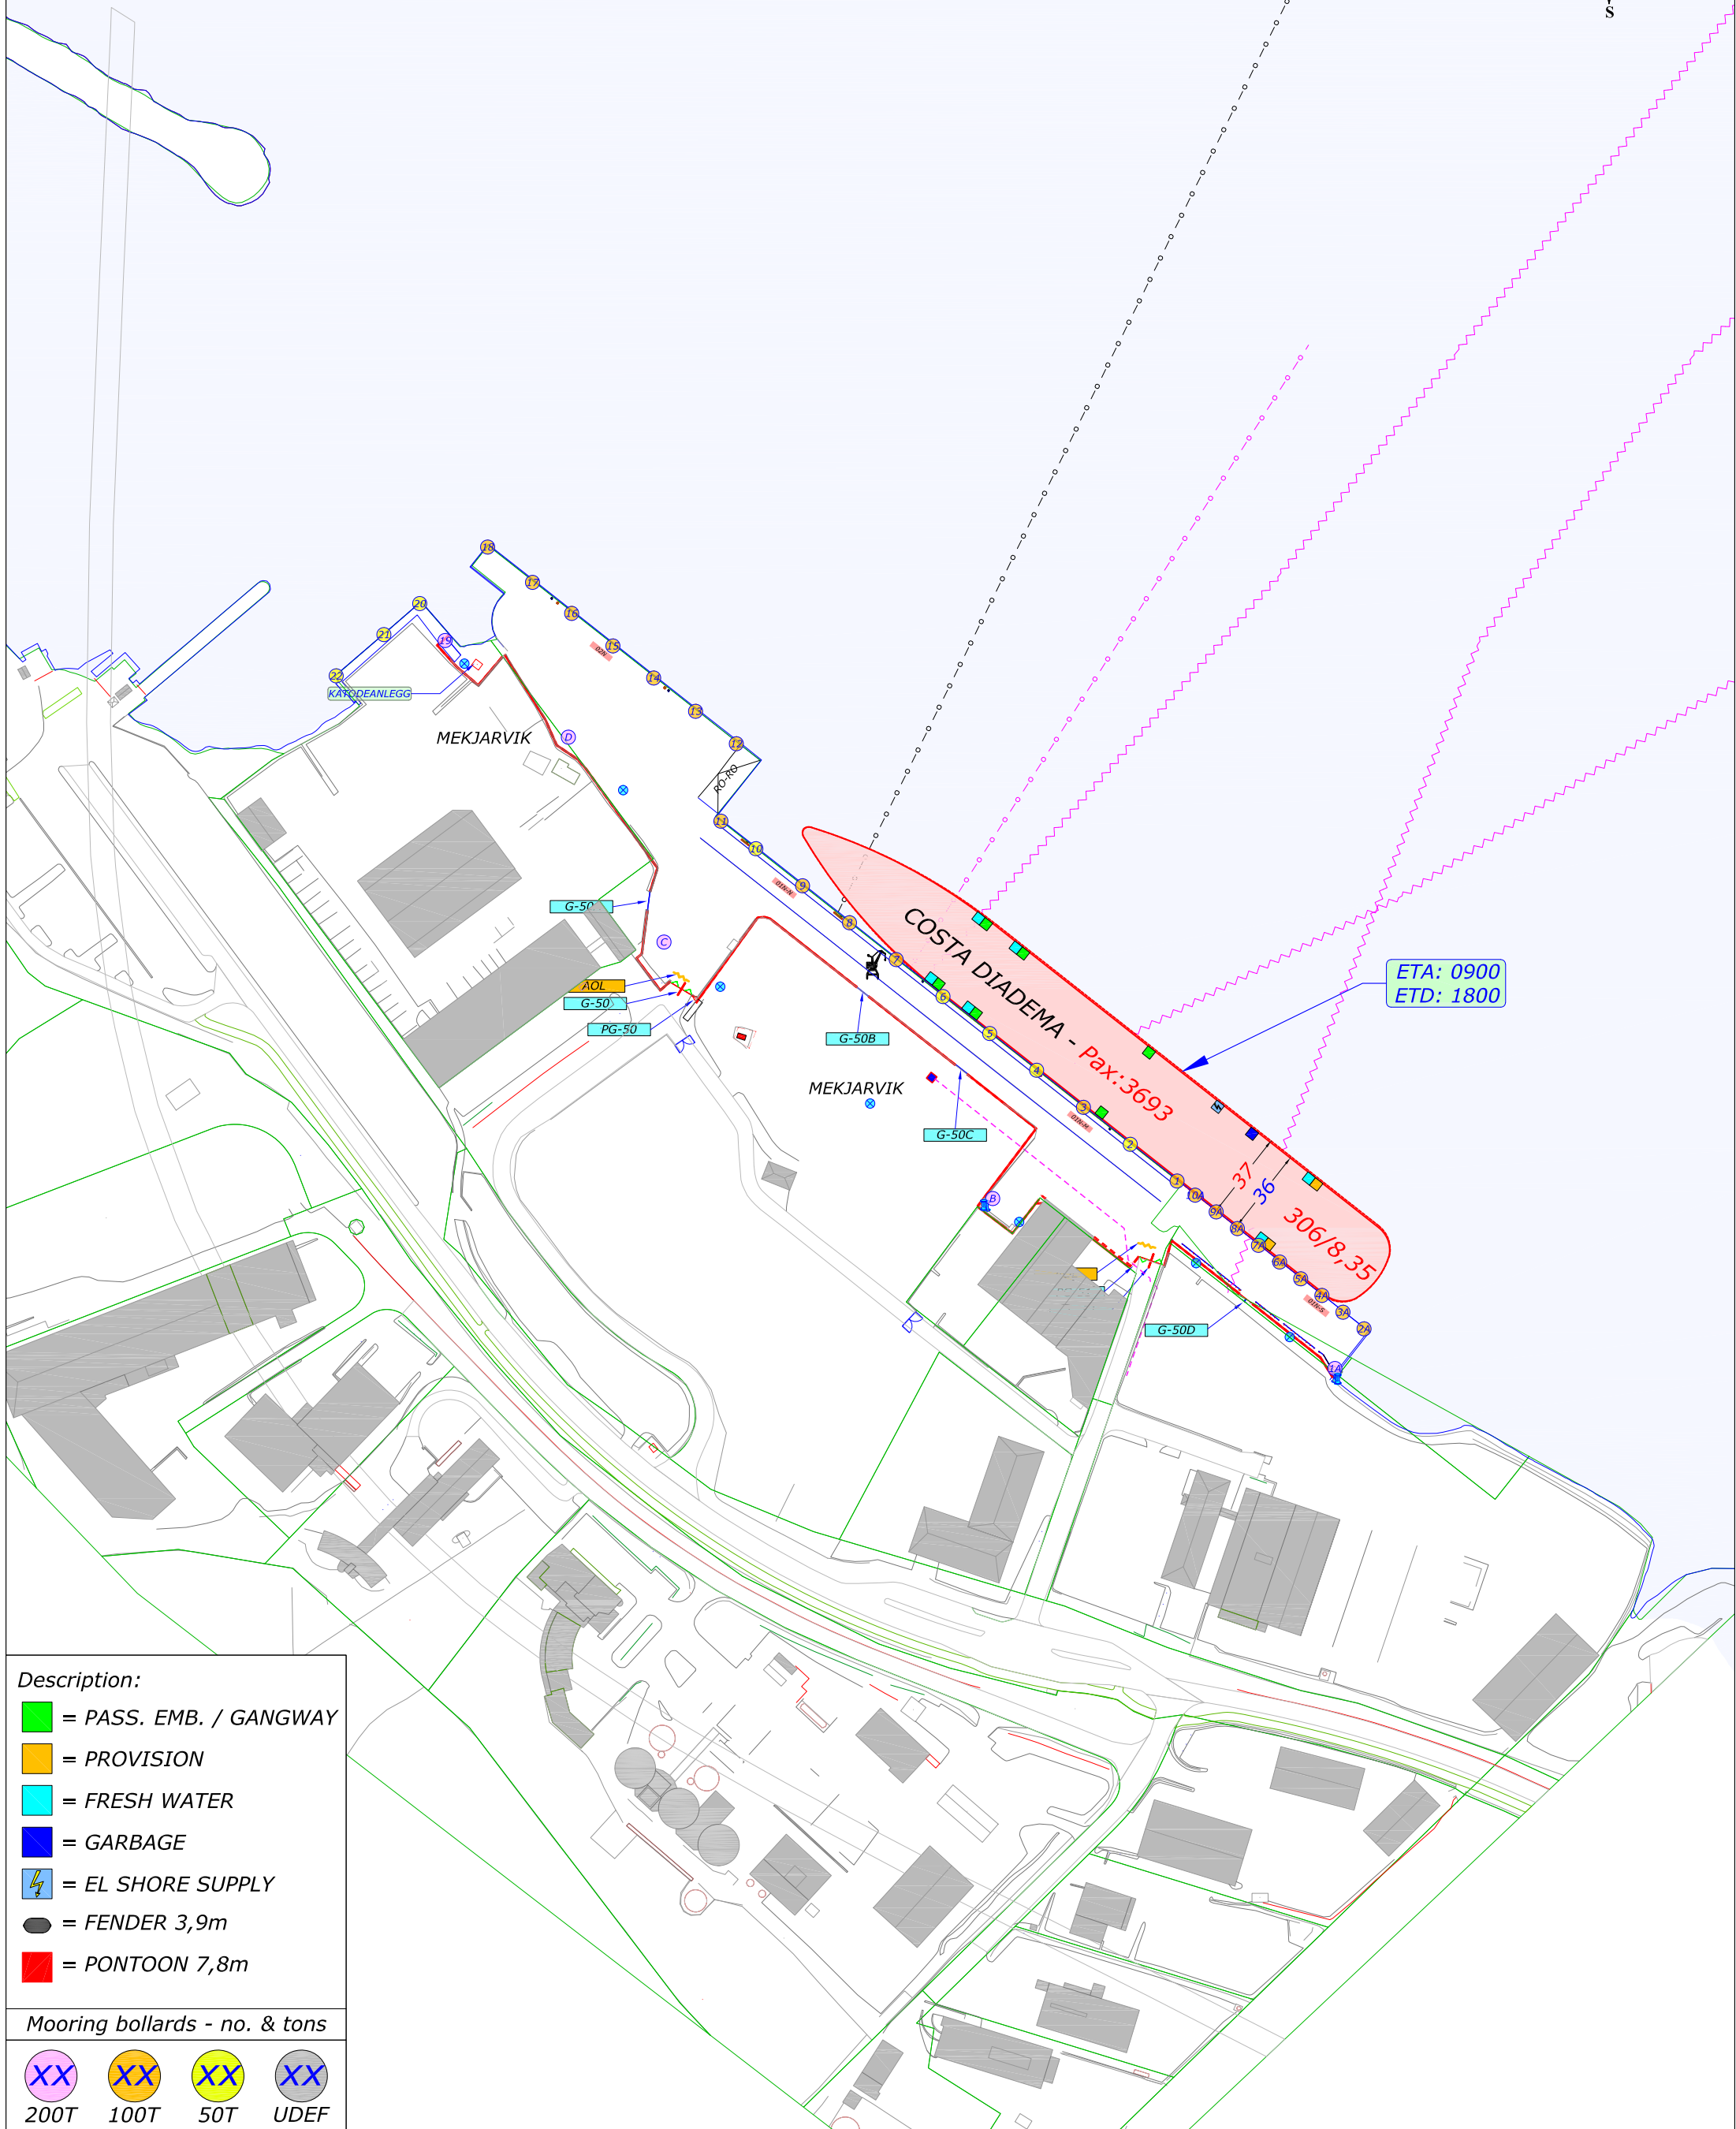

ETA: 0800
ETD: 1800

AIDAbella - Pax: 2050
252/7,3

VÅGEN

MAJOREN

PLENTINGEN

PLENTING GRUNNEN

- Description:**
- = PASS. EMB. / GANGWAY
 - = PROVISION
 - = FRESH WATER
 - = GARBAGE
 - ⚡ = EL SHORE SUPPLY
 - = FENDER 3,9m
 - = PONTOON 7,8m

Mooring bollards - no. & tons

- XX 200T
- XX 100T
- XX 50T
- XX UDEF

- Description:**
- = PASS. EMB. / GANGWAY
 - = PROVISION
 - = FRESH WATER
 - = GARBAGE
 - ⚡ = EL SHORE SUPPLY
 - = FENDER 3,9m
 - = PONTOON 7,8m

- Mooring bollards - no. & tons**
- XX 200T
 - XX 100T
 - XX 50T
 - XX UDEF